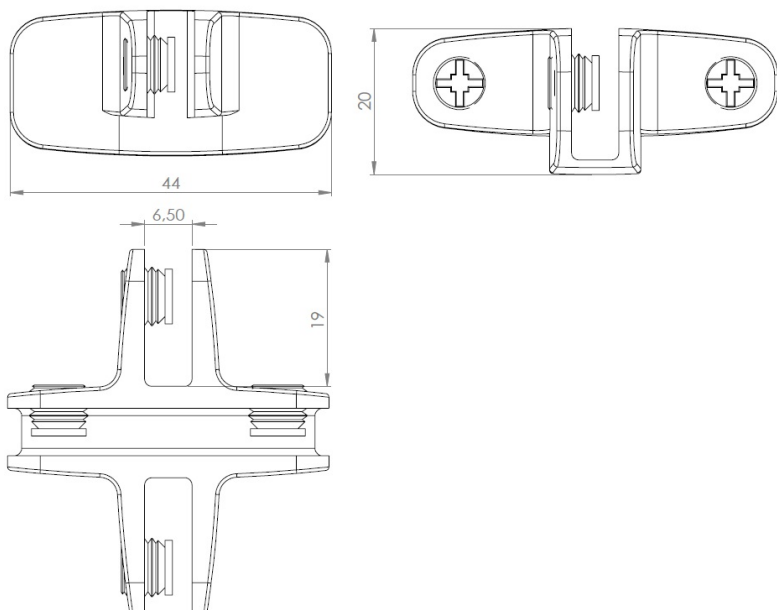

# PRODUCT SHEET

**Description:**

Glass connector "Passion" Closed, 4-way, 90DG, ALU, W/Metal Screws W/Soft Tip, f/Glass Thickness 4-6mm

**Item number:**

22.10.145-0

Units	Box	Carton	HS Code	Barcode
Pcs.	12	240	8302420090	 5704866109154